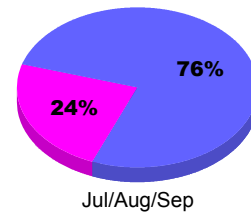

YTD Status Quo Clubs 2012-2013

Status Quo Clubs Compared to Status Quo Members

Legend: Status Quo Clubs (Cyan), Total Status Quo Members (Green)

MEMBERSHIP

**Membership Results
2012-2013**

**Membership
2011-2012**

Month	Net Memb Goal	Actual New Memb	Actual Dropped Memb	Gain/Loss of Memb	Gain/Loss of Memb
Jul/Aug/Sep	0	28	-33	-5	15
Totals	0	28	-33	-5	15

Membership Results 2012-2013

Goal, New, Dropped, Gain/Loss

Legend: Goal (Cyan), Actual (Green), Dropped (Yellow), Gain Loss (Magenta)

Comparison of Membership Gain/Loss

Current Year Compared to the Previous Year

Legend: Current Year (Cyan), Previous Year (Green)

Gender Comparison 2012-2013

Jul/Aug/Sep

Legend: Male (Blue), Female (Magenta)